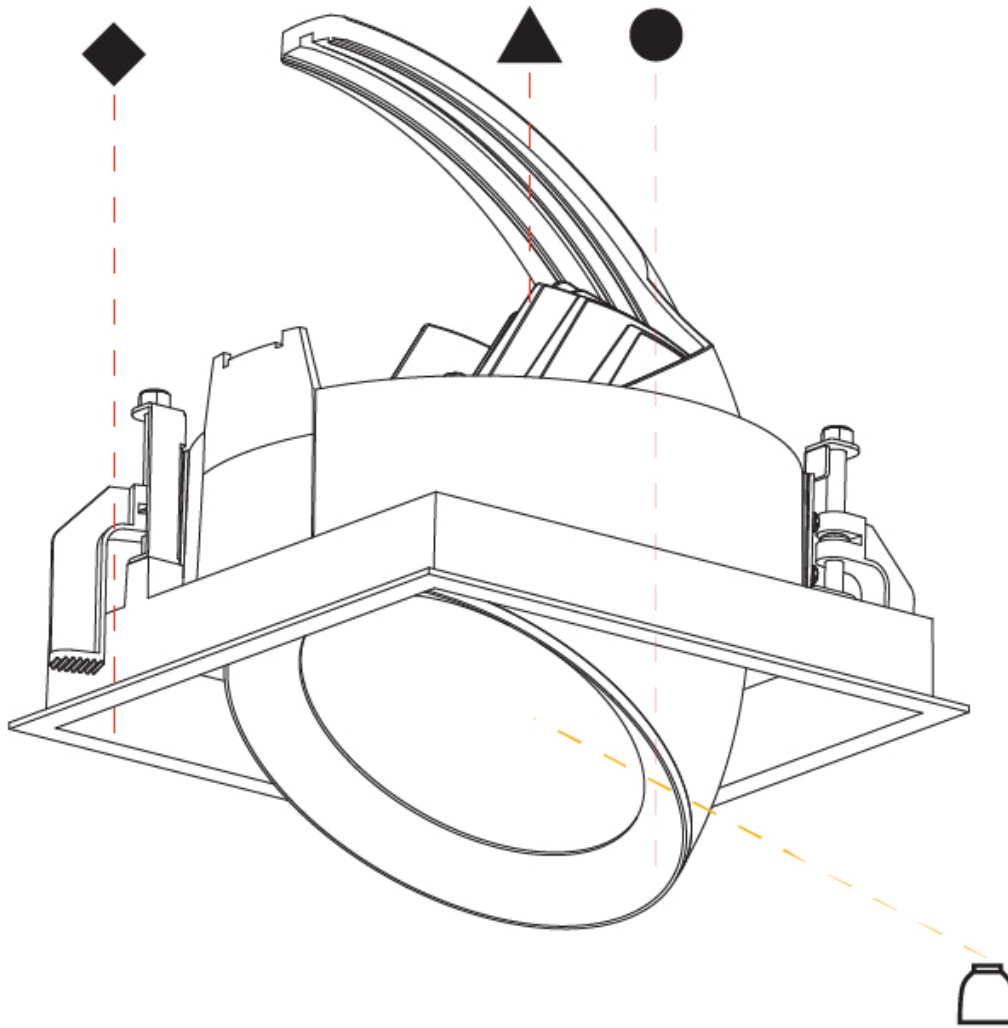

MECHANIQ SQUARE EFFICIENCY SINGLE RECESSED

A35112-

PROJECT	_____
TYPE	_____
SPECIFIER	_____
QUANTITY	_____
DATE	_____

A